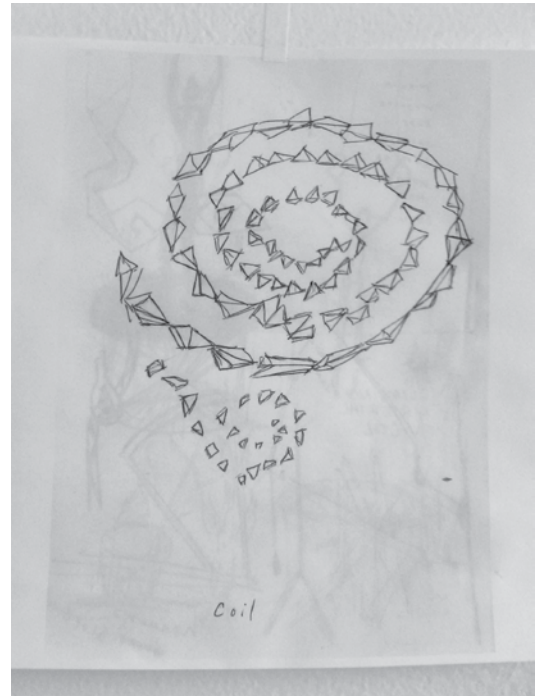

KATYA GARDEA BROWNE

Visual Artist · Mexico · Berlin

Structure Painting III
Recycled wood and paint.
7 x 9 "
Mexico City, Studio 2011

Untitled, Structure Painting "Black"
Recycled wood and sand paper.
2011

Untitled
Card board, enamel paint and bird house
Dimensions variable
Studio Berlin, 2008

Snake (modular sculpture)
MDF wood and automotive painting
Dimensions variable
Eco Museum, Mexico City 2009

Installation View, Solo Exhibition
Sculpture
Wood, paint, engines and rope
Dimensions variable
Eco Museum, Mexico City, 2009

Flower-Labyrinth I
Ceramic Sculpture,
Dimensions variable.
2011

Coil, Studio Sketch
Mexico City, 2009

Sweet Sugar / Scaffold
Wood, galvanized screws
and fireworks /10 m high
Eco Museum, Mexico City 2009