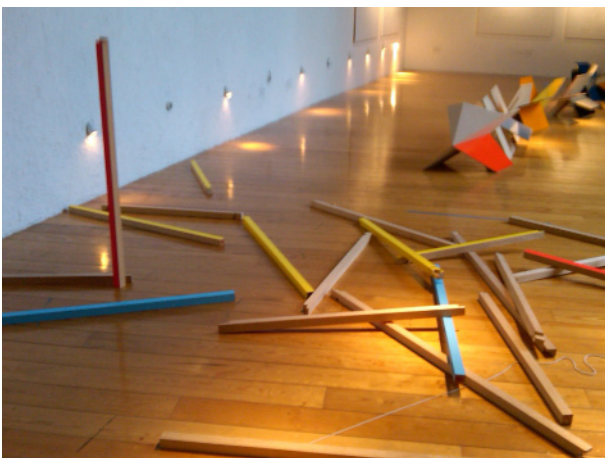

KATYA GARDEA BROWNE

Visual Artist · Mexico · Berlin

Structure Painting III
Recycled wood and paint.
7 x 9 "
Mexico City, Studio 2011

Untitled, Structure Painting "Black"
Recycled wood and sand paper.
2011

Untitled
Card board, enamel paint and bird house
Dimensions variable
Studio Berlin, 2008

Snake (modular sculpture)
MDF wood and automotive painting
Dimensions variable
Eco Museum, Mexico City 2009

Installation View, Solo Exhibition
Sculpture
Wood, paint, engines and rope
Dimensions variable
Eco Museum, Mexico City, 2009

Flower-Labyrinth I
Ceramic Sculpture,
Dimensions variable.
2011

Coil, Studio Sketch
Mexico City, 2009

Sweet Sugar / Scaffold
Wood, galvanized screws
and fireworks /10 m high
Eco Museum, Mexico City 2009